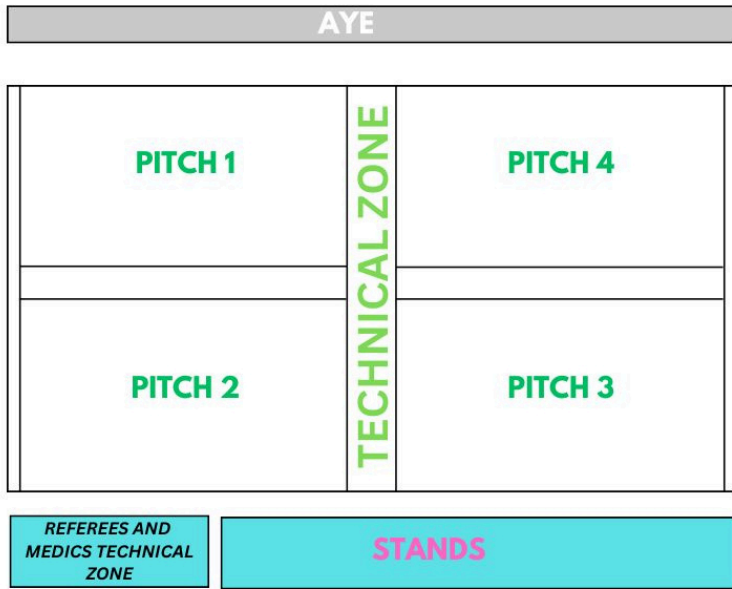

LEGEND

-  RnR Field of Play (AYE field)
-  Food and Beverage HERITAGE CAFE
-  Sheltered Carpark
-  Players warm up area and tents (Players only)
-  Team registration, Ruck n Rumble box pick-up
-  Parents and supporters stands
-  Parents and supporter toilets
-  Players-only toilets
-  Pick up and drop off point

**Please note that consumption of alcohol is not allowed on premise*

PITCH LAYOUT

Pitch layout and names for all games. Please note that pitch sizes differs from age group

IMPORTANT

- **Access to the Technical Zone:** Access to the Technical Zone is strictly limited to tournament officials, including Referees, Medical Staff, Crew Members, and Management Personnel. This area is designated for operational purposes to ensure the smooth conduct of the tournament.
- **Restrictions for Parents and Spectators:** For safety and security reasons, parents and spectators are expressly prohibited from entering the Technical Zone at any time. Compliance with this rule is mandatory.
- **Enforcement and Consequences:** Titans maintains the authority to enforce these rules stringently. Non-compliance may result in the immediate removal of both parents and children from the tournament premises at the discretion of the Titans management.