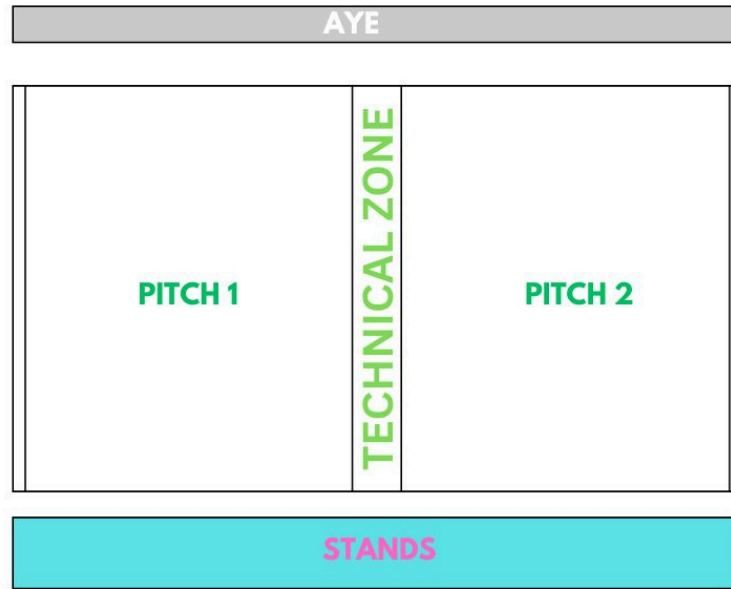

LEGEND

-  RnR Field of Play (AYE field)
-  Food and Beverage HERITAGE CAFE
-  Sheltered Carpark
-  Players warm up area and tents (Players only)
-  Team registration, Ruck n Rumble box pick-up
-  Parents and supporters stands
-  Parents and supporter toilets
-  Players-only toilets
-  Pick up and drop off point

**Please note that consumption of alcohol is not allowed on premise*

PITCH LAYOUT

Pitch layout and names for all games. Please note that pitch sizes differs from age group

IMPORTANT

- **Access to the Technical Zone:** Access to the Technical Zone is strictly limited to tournament officials, including Referees, Medical Staff, Crew Members, and Management Personnel. This area is designated for operational purposes to ensure the smooth conduct of the tournament.
- **Restrictions for Parents and Spectators:** For safety and security reasons, parents and spectators are expressly prohibited from entering the Technical Zone at any time. Compliance with this rule is mandatory.
- **Enforcement and Consequences:** Titans maintains the authority to enforce these rules stringently. Non-compliance may result in the immediate removal of both parents and children from the tournament premises at the discretion of the Titans management.