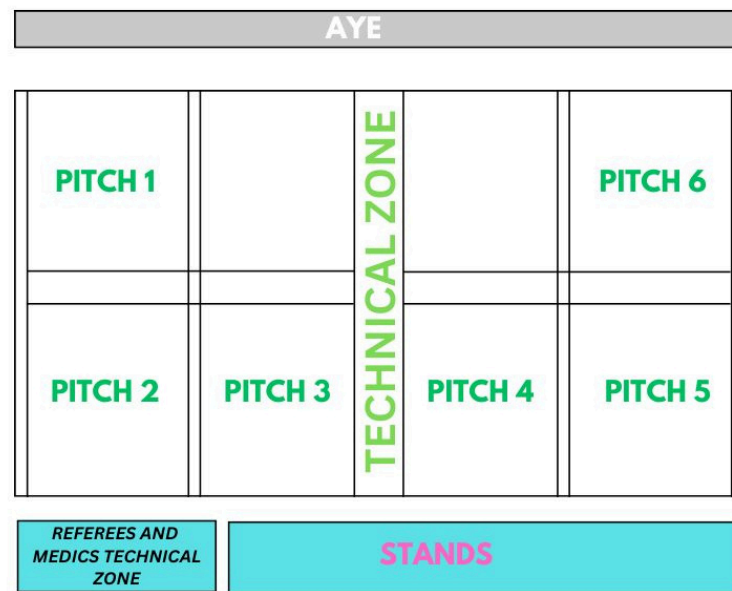

LEGEND

-  RnR Field of Play (AYE field)
-  Food and Beverage HERITAGE CAFE
-  Sheltered Carpark
-  Players warm up area and tents (Players only)
-  Team registration, Ruck n Rumble box pick-up
-  Parents and supporters stands
-  Parents and supporter toilets
-  Players-only toilets
-  Pick up and drop off point

**Please note that consumption of alcohol is not allowed on premise*

PITCH LAYOUT

Pitch layout and names for all games. Please note that pitch sizes differs from age group

IMPORTANT

- **Access to the Technical Zone:** Access to the Technical Zone is strictly limited to tournament officials, including Referees, Medical Staff, Crew Members, and Management Personnel. This area is designated for operational purposes to ensure the smooth conduct of the tournament.
- **Restrictions for Parents and Spectators:** For safety and security reasons, parents and spectators are expressly prohibited from entering the Technical Zone at any time. Compliance with this rule is mandatory.
- **Enforcement and Consequences:** Titans maintains the authority to enforce these rules stringently. Non-compliance may result in the immediate removal of both parents and children from the tournament premises at the discretion of the Titans management.