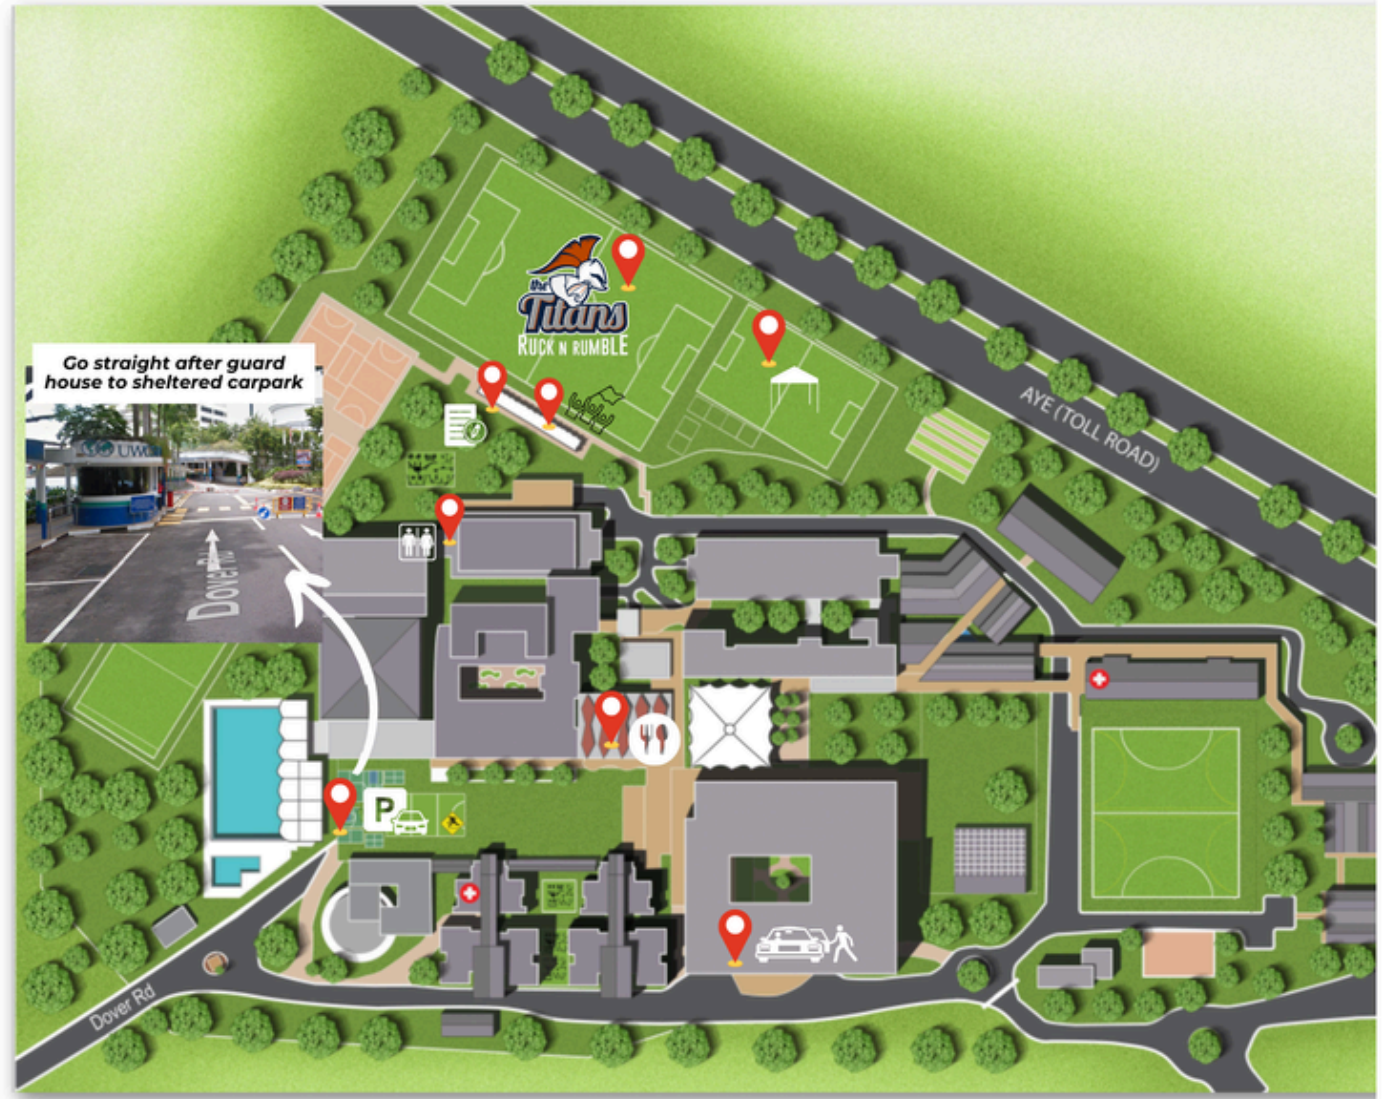

TOURNAMENT MAP

Map includes, parking, F&B, toilets, directions,

UNITED WORLD COLLEGE DOVER ROAD

1207 Dover Road, Singapore 139654

By MRT: Buona Vista

By bus: 33, 74, 166, 196

By car: visitors parking available

LEGEND

-  RnR Field of Play (AYE field)
-  Food and Beverage HERITAGE CAFE
-  Sheltered Carpark
-  Players warm up area and tents (Players only)
-  Team registration, Ruck n Rumble box pick-up
-  Parents and supporters stands
-  Parents and supporter toilets
-  Players-only toilets
-  Pick up and drop off point

**Please note that consumption of alcohol is not allowed on premise*

PITCH LAYOUT

Pitch layout and names for all games. Please note that pitch sizes differs from age group

IMPORTANT

- **Access to the Technical Zone:** Access to the Technical Zone is strictly limited to tournament officials, including Referees, Medical Staff, Crew Members, and Management Personnel. This area is designated for operational purposes to ensure the smooth conduct of the tournament.
- **Restrictions for Parents and Spectators:** For safety and security reasons, parents and spectators are expressly prohibited from entering the Technical Zone at any time. Compliance with this rule is mandatory.
- **Enforcement and Consequences:** Titans maintains the authority to enforce these rules stringently. Non-compliance may result in the immediate removal of both parents and children from the tournament premises at the discretion of the Titans management.