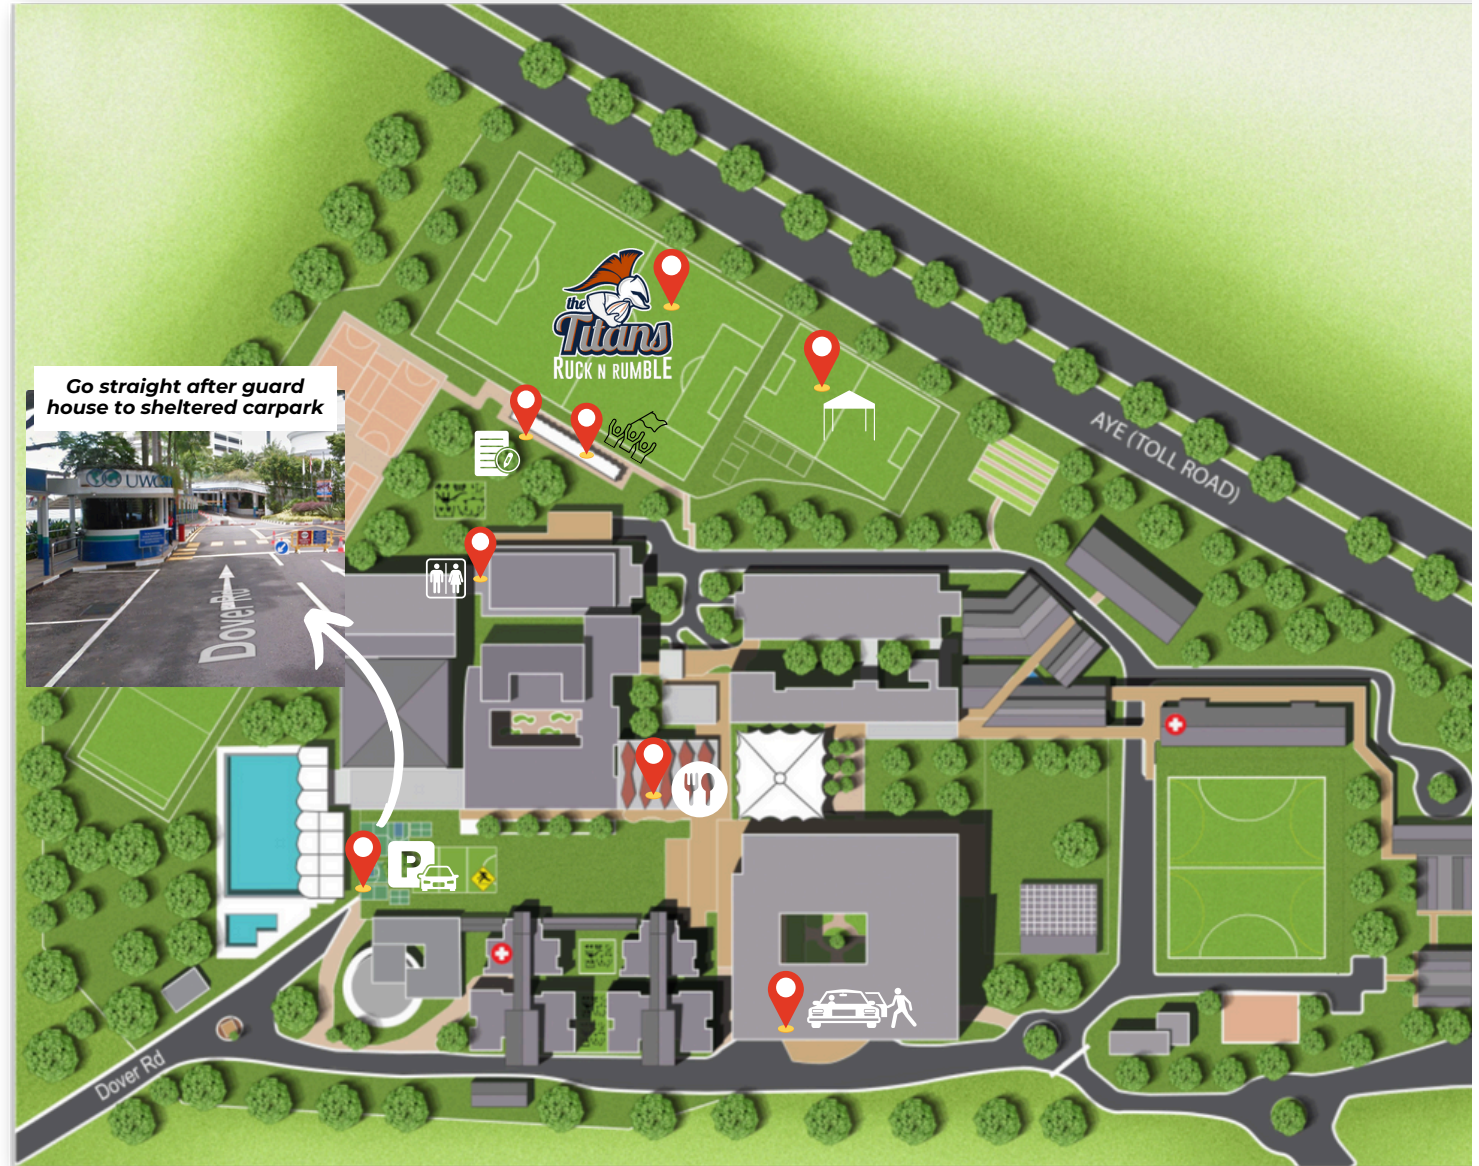

Sheltered Carpark

Players warm up area
and tents (Players only)

Team registration,
Ruck n Rumble box pick-up

Parents and supporters stands

Parents and supporter toilets

Players-only toilets

Pick up and drop off point

**Please note that consumption of alcohol is not allowed on premise*

U10, U11, U12 PITCH LAYOUT

U13, U14, U15, U16, U17, VETS PITCH LAYOUT

IMPORTANT

- **Access to the Technical Zone:** Access to the Technical Zone is strictly limited to tournament officials, including Referees, Medical Staff, Crew Members, and Management Personnel. This area is designated for operational purposes to ensure the smooth conduct of the tournament.
- **Restrictions for Parents and Spectators:** For safety and security reasons, parents and spectators are expressly prohibited from entering the Technical Zone at any time. Compliance with this rule is mandatory.
- **Enforcement and Consequences:** Titans maintains the authority to enforce these rules stringently. Non-compliance may result in the immediate removal of both parents and children from the tournament premises at the discretion of the Titans management.

MINIS PITCH LAYOUT

IMPORTANT

- **Access to the Technical Zone:** Access to the Technical Zone is strictly limited to tournament officials, including Referees, Medical Staff, Crew Members, and Management Personnel. This area is designated for operational purposes to ensure the smooth conduct of the tournament.
- **Restrictions for Parents and Spectators:** For safety and security reasons, parents and spectators are expressly prohibited from entering the Technical Zone at any time. Compliance with this rule is mandatory.
- **Enforcement and Consequences:** Titans maintains the authority to enforce these rules stringently. Non-compliance may result in the immediate removal of both parents and children from the tournament premises at the discretion of the Titans management.