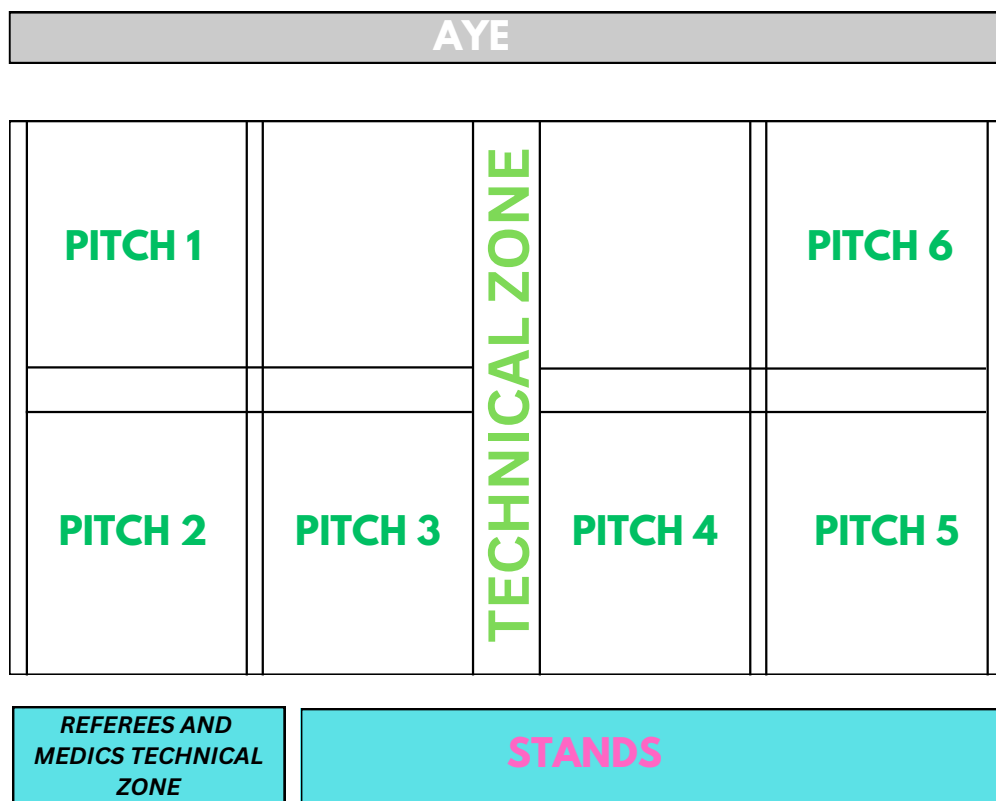

Sheltered Carpark

Players warm up area
and tents (Players only)

Team registration,
Ruck n Rumble box pick-up

Parents and supporters stands

Parents and supporter toilets

Players-only toilets

Pick up and drop off point

**Please note that consumption of alcohol is not allowed on premise*

U10, U11, U12 PITCH LAYOUT

U13, U14, U15, U16, U17, VETS PITCH LAYOUT

IMPORTANT

- **Access to the Technical Zone:** Access to the Technical Zone is strictly limited to tournament officials, including Referees, Medical Staff, Crew Members, and Management Personnel. This area is designated for operational purposes to ensure the smooth conduct of the tournament.
- **Restrictions for Parents and Spectators:** For safety and security reasons, parents and spectators are expressly prohibited from entering the Technical Zone at any time. Compliance with this rule is mandatory.
- **Enforcement and Consequences:** Titans maintains the authority to enforce these rules stringently. Non-compliance may result in the immediate removal of both parents and children from the tournament premises at the discretion of the Titans management.

MINIS PITCH LAYOUT

IMPORTANT

- **Access to the Technical Zone:** Access to the Technical Zone is strictly limited to tournament officials, including Referees, Medical Staff, Crew Members, and Management Personnel. This area is designated for operational purposes to ensure the smooth conduct of the tournament.
- **Restrictions for Parents and Spectators:** For safety and security reasons, parents and spectators are expressly prohibited from entering the Technical Zone at any time. Compliance with this rule is mandatory.
- **Enforcement and Consequences:** Titans maintains the authority to enforce these rules stringently. Non-compliance may result in the immediate removal of both parents and children from the tournament premises at the discretion of the Titans management.