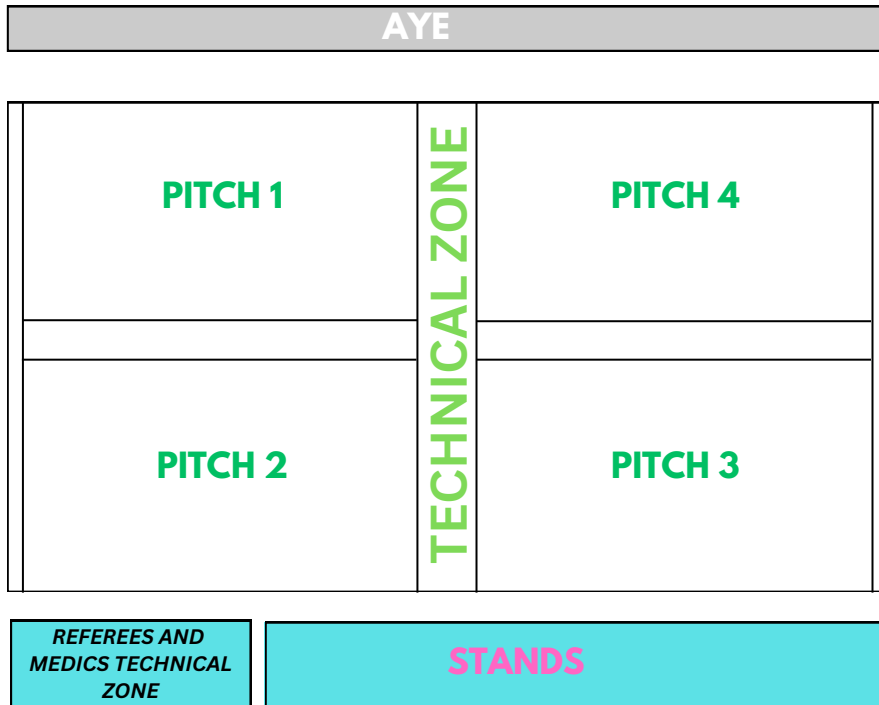

Sheltered Carpark

Players warm up area
and tents (Players only)

Team registration,
Ruck n Rumble box pick-up

Parents and supporters stands

Parents and supporter toilets

Players-only toilets

Pick up and drop off point

**Please note that consumption of alcohol is not allowed on premise*

U10, U11, U12 PITCH LAYOUT

U13, U14, U15, U16, U17, VETS PITCH LAYOUT

IMPORTANT

- **Access to the Technical Zone:** Access to the Technical Zone is strictly limited to tournament officials, including Referees, Medical Staff, Crew Members, and Management Personnel. This area is designated for operational purposes to ensure the smooth conduct of the tournament.
- **Restrictions for Parents and Spectators:** For safety and security reasons, parents and spectators are expressly prohibited from entering the Technical Zone at any time. Compliance with this rule is mandatory.
- **Enforcement and Consequences:** Titans maintains the authority to enforce these rules stringently. Non-compliance may result in the immediate removal of both parents and children from the tournament premises at the discretion of the Titans management.

MINIS PITCH LAYOUT

IMPORTANT

- **Access to the Technical Zone:** Access to the Technical Zone is strictly limited to tournament officials, including Referees, Medical Staff, Crew Members, and Management Personnel. This area is designated for operational purposes to ensure the smooth conduct of the tournament.
- **Restrictions for Parents and Spectators:** For safety and security reasons, parents and spectators are expressly prohibited from entering the Technical Zone at any time. Compliance with this rule is mandatory.
- **Enforcement and Consequences:** Titans maintains the authority to enforce these rules stringently. Non-compliance may result in the immediate removal of both parents and children from the tournament premises at the discretion of the Titans management.