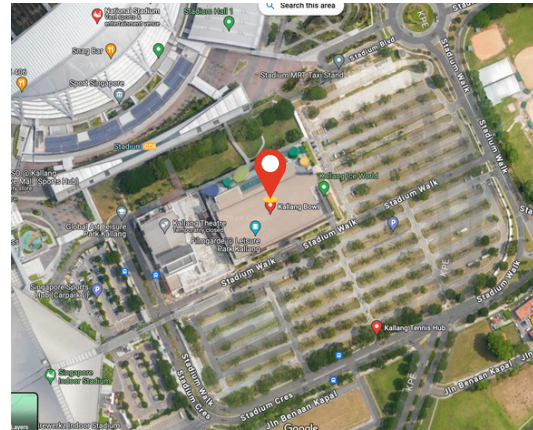

KALLANG FOOTBALL HUB

31 Stadium Cres, Singapore 397639

LEGEND TOURNAMENT

RnR Field of Play (TURF 2)

Drinks only

Team registration, Ruck n Rumble box pick-up

Players and supporters tents
**No chairs allowed on Turf 3*

Carpark 4
**(Kallang Leisure Park)*

Carpark
**(McDonalds, KFC, and Decathlon)*

Male and female toilets

Pick up and drop off point

Skills Coaching Clinic

Use of turf is NOT allowed

**Please note that only Gate B & C are open for entry*

**GATE B & C entrance only for pedestrians. No drop-offs and pick-ups allowed. Drop off at carparks and proceed by foot to gates.*