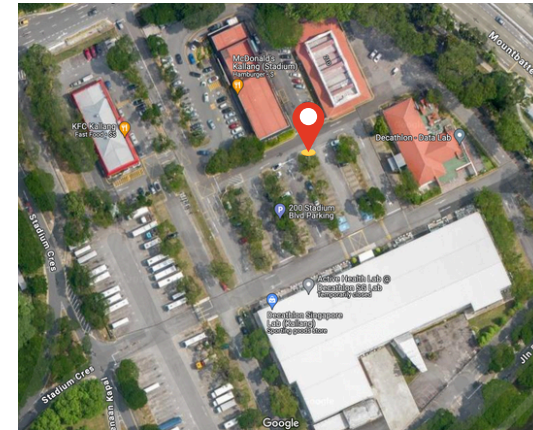

KALLANG FOOTBALL HUB

31 Stadium Cres, Singapore 397639

LEGEND TOURNAMENT

RnR Field of Play (TURF 2)

Drinks only

Team registration, Ruck n Rumble box pick-up

Players and supporters tents
**No chairs allowed on Turf 3*

Carpark 4
**(Kallang Leisure Park)*

Carpark
**(McDonalds, KFC, and Decathlon)*

Male and female toilets

Pick up and drop off point

Skills Coaching Clinic

Use of turf is NOT allowed

**Please note that only Gate B & C are open for entry*

**GATE B & C entrance only for pedestrians. No drop-offs and pick-ups allowed. Drop off at carparks and proceed by foot to gates.*